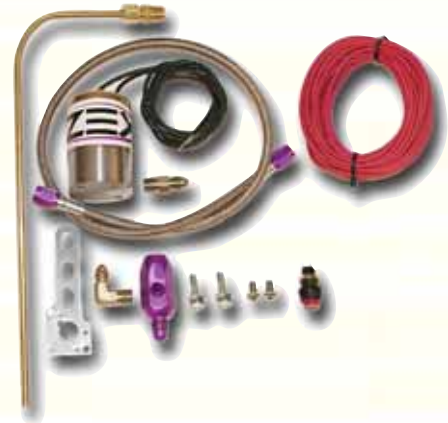

The Machine Gun Purge Kit includes the Machine Gun Module, the award-winning Purge Cloud LED Light and all electrical connectors and wire. Everything you need for a complete and professional, 30 minute installation is included.

- Fits any manufacturer's purge kit
- Pulses the purge kit like a machine gun, heads will turn
- Includes revolutionary Purge Cloud LED light for a cool, strobe light effect
- Red, green, and blue colors available

## NITROUS PURGE KIT

Part #82010

- Purging your nitrous kit before a race clears the lines of unwanted vapor and ensures pure liquid nitrous as soon as the kit activates, giving you the jump on your competition
- The ZEX™ Nitrous Purge Kit uses the largest solenoid and delivery lines in the industry
- Creates the "snow machine" effect every racer wants

## LED PURGE KIT

A complete purge kit that delivers a vibrant and colorful 15-foot nitrous cloud!

The ZEX™ LED Purge Kit is compatible with any manufacturer's nitrous system. It includes a complete nitrous purge kit, plus the addition of the award winning ZEX™ Purge Cloud LED Kit. The ZEX™ LED Purge Kit uses a high intensity LED light to illuminate the nitrous purge cloud. This LED is available in red, green or blue color and is powerful enough to illuminate a 15-foot cloud of nitrous, giving you a show stopping purge display.